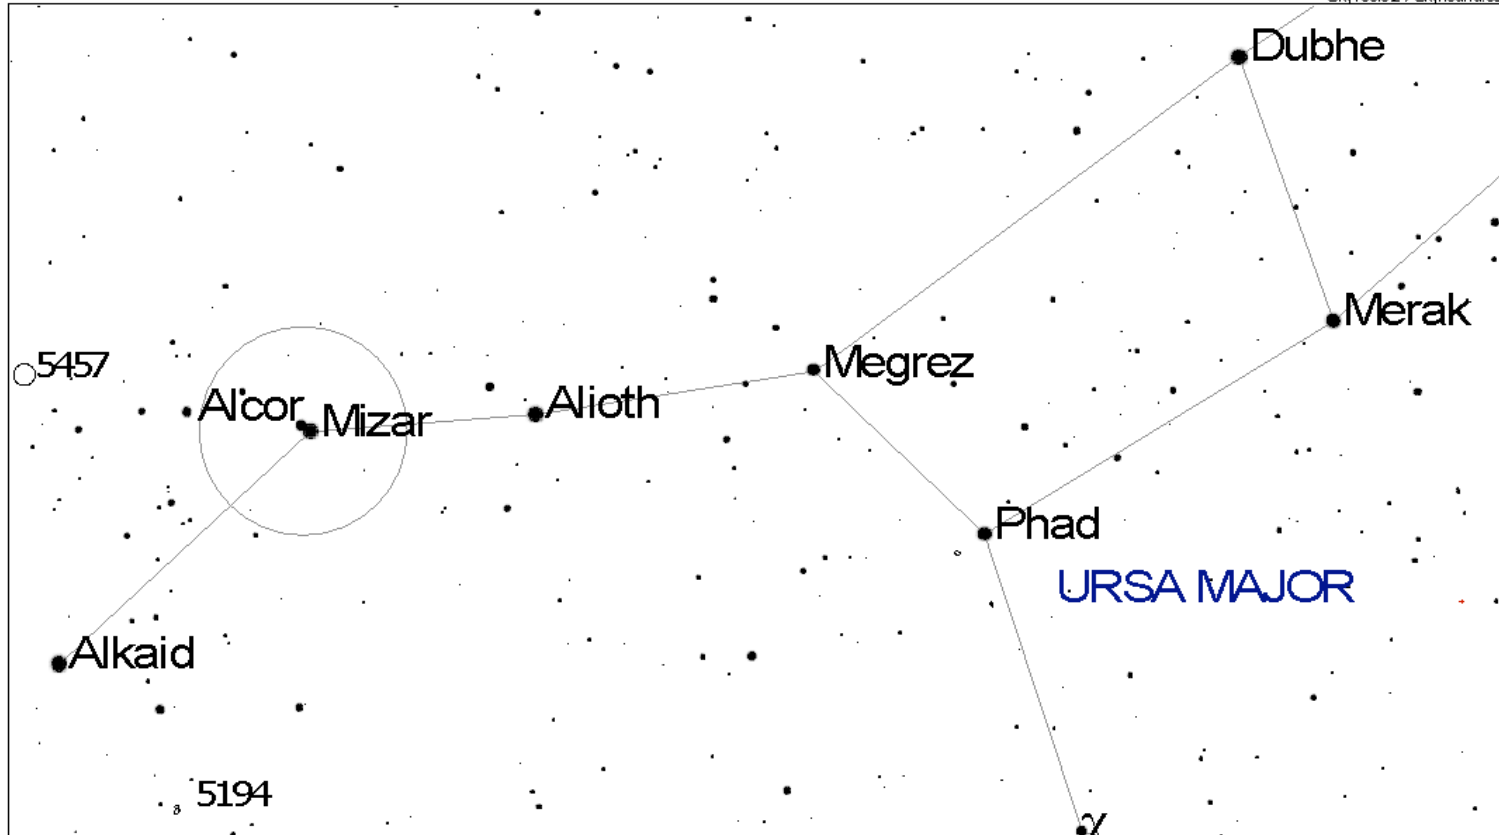

Alcor and Mizar

SkyTools2 / Skyhound.com

12h22m50.7s +56°04'29.8" (Other)

0 = Galaxy